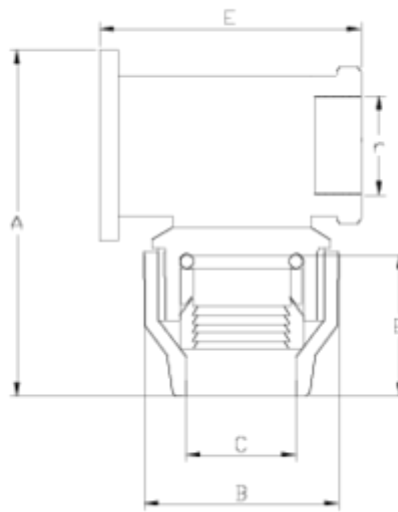

Brass pressure fittings

Griffin elbow ITEM 158

Ref.	Description	Net Weight	Vol. (m ³)	Gross Weight	Units Box
1020160	BRASS GRIFFIN ELBOW 20-1/2"	0.151	0.01553	15.39	100
1020161	BRASS GRIFFIN ELBOW 25-3/4"	0.219	0.01553	13.45	60

ITEM 158 | Griffin elbow

Código	f tubo-R	Peso (g)	A	B	C	D	E	r	PN	TIPO ROSCA
20160	20-1/2"	186	71	35	21	32	47	1/2"	PN25	BSP
20161	25-3/4"	288	80	42	26	34	54	3/4"	PN25	BSP

PRODUCT DOCUMENTS

PRODUCT CERTIFICATES