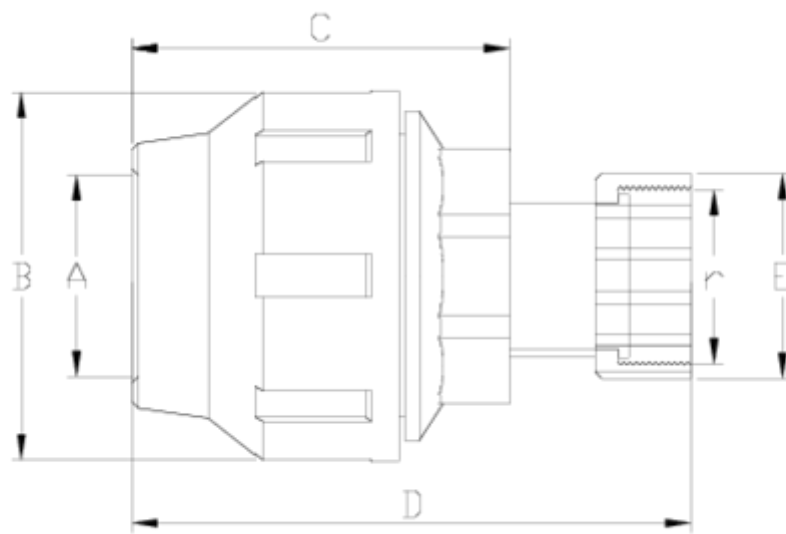

PP pressure fittings

Free nut fitting coupling ITEM 925

Ref.	Description	Net Weight	Vol. (m ³)	Gross Weight	Units Box
1012481	FREE NUT FITTING COUPLING 25-3/4"	0.090	0.03129	5.98	60
1012482	FREE NUT FITTING COUPLING 32-1"	0.117	0.03129	6.42	50

ITEM 925 | Free nut fitting coupling

Código	Ø A-r	Peso (g)	B	C	D	E	PN	ROSCA
12481	25 - 3/4"	87	55	61	105	38	PN16	BSP
12482	32-1"	117	63	80	121	46	PN16	BSP

PRODUCT DOCUMENTS

PRODUCT CERTIFICATES

COMPANY CERTIFICATES