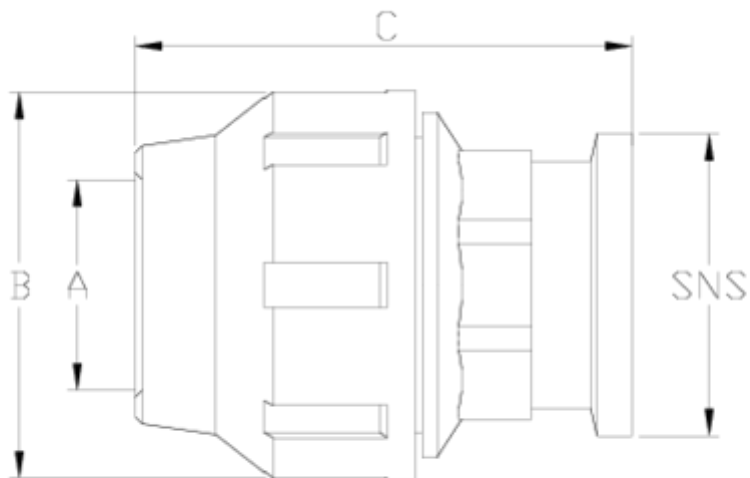

PP pressure fittings

SNS® compression fitting connection ITEM 926

Ref.	Description	Net Weight	Vol. (m ³)	Gross Weight	Units Box
1012381	SNS® COMPRESSION FITTING CONNECTION 63*2"	0.552	0.03174	5.97	10

ITEM 926 | SNS® compression fitting connection

Código	Ø tubo-SNS	Peso (g)	A	B	C	PN	SISTEMA
12381	63 - 63	557	64	109	145	PN10	MÉTRICO

PRODUCT DOCUMENTS

PRODUCT CERTIFICATES

COMPANY CERTIFICATES